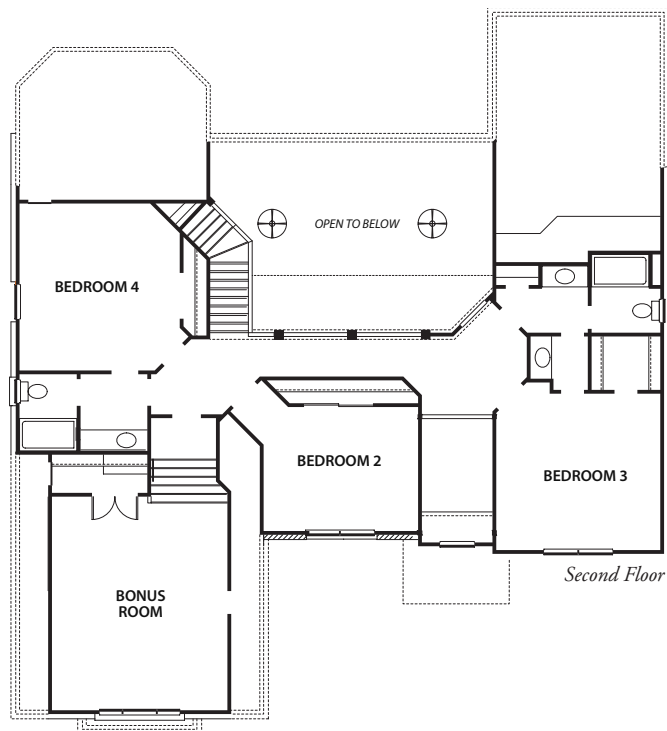

Meadowridge

Where style meets function with a floor plan to suit your needs. This two story brick home features wide open living spaces, soaring ceilings, a first floor master suite and formal rooms. Upstairs features four bedrooms and another huge master suite can be added. Two full baths and a two car garage.

Approximate square footage: 3,233

HOMES
by Gary Caruana

(757) 306-7700 | www.caruanahomes.com

Above deemed to be accurate but not warranted. Minor room size variations and reversed floorplans are subject to field conditions. Prices and specifications are based on the latest possible information available at time of publication. Builder reserves the right to make changes at any time without notice in specifications, prices, material, colors, equipment, and models.