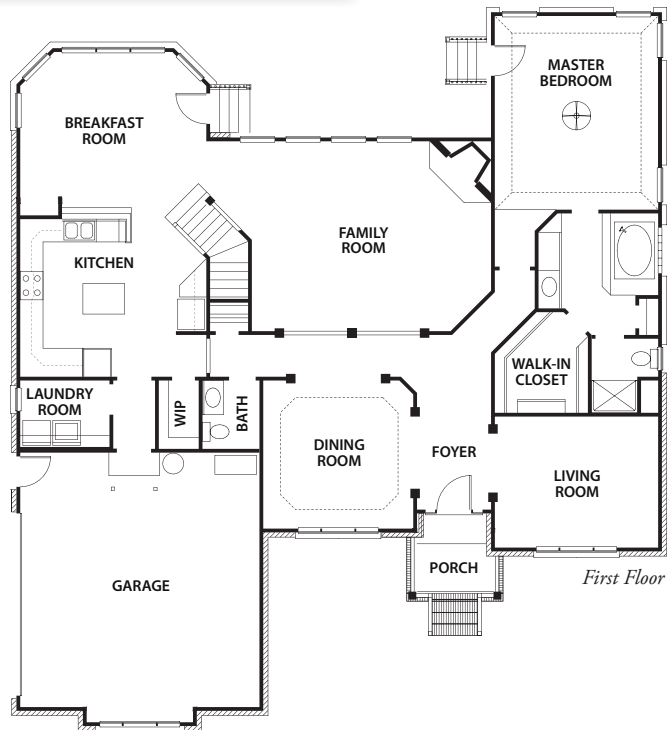

Meadowridge

Where style meets function with a floor plan to suit your needs. This two story brick home features wide open living spaces, soaring ceilings, a first floor master suite and formal rooms. Upstairs features four bedrooms and another huge master suite can be added. Two full baths and a two car garage.

Approximate square footage: 3,233

HOMES
by Gary Caruana

(757) 306-7700 | www.caruanahomes.com

Above deemed to be accurate but not warranted. Minor room size variations and reversed floorplans are subject to field conditions. Prices and specifications are based on the latest possible information available at time of publication. Builder reserves the right to make changes at any time without notice in specifications, prices, material, colors, equipment, and models.