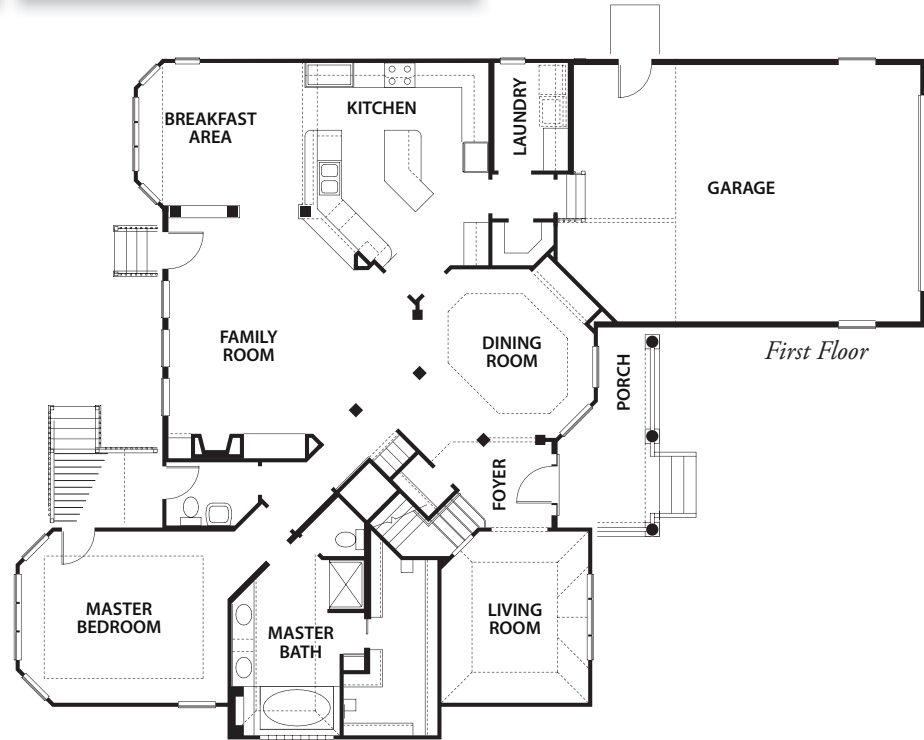

Poplar

Gracious living in style and comfort is what you find in this open floor plan with soaring ceilings, a first floor master suite, an oversized kitchen and family room, a formal living and opulent dining room. Upstairs you'll find four bedrooms and two full baths. A classic two story brick home with a two car garage has a Victorian flair and is designed for carefree living.

Approximate square footage: 3,431

HOMES
by Gary Caruana

(757) 306-7700 | www.caruanahomes.com

Above deemed to be accurate but not warranted. Minor room size variations and reversed floorplans are subject to field conditions. Prices and specifications are based on the latest possible information available at time of publication. Builder reserves the right to make changes at any time without notice in specifications, prices, material, colors, equipment, and models.