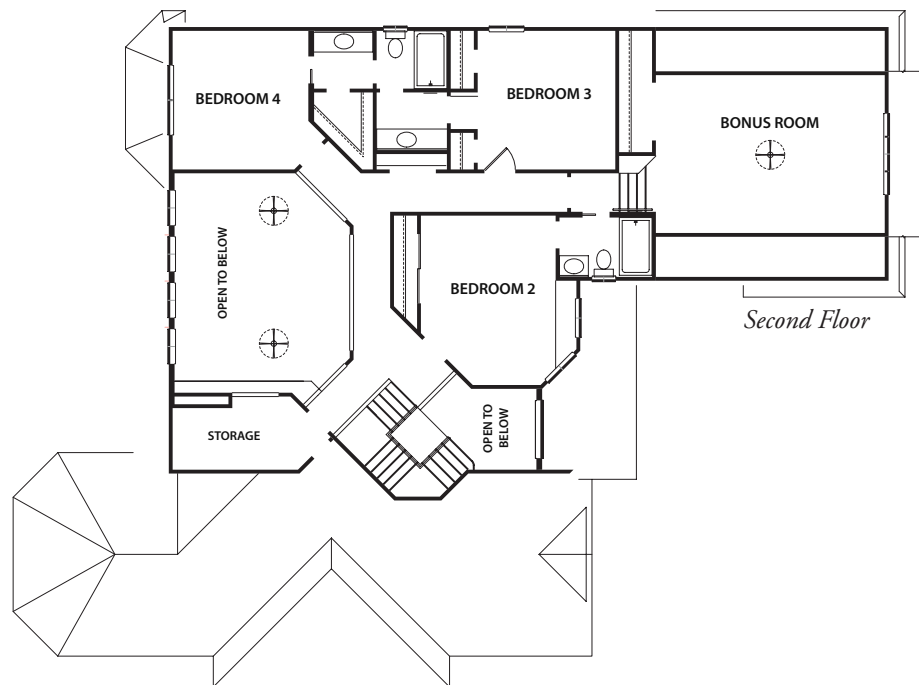

Poplar

Gracious living in style and comfort is what you find in this open floor plan with soaring ceilings, a first floor master suite, an oversized kitchen and family room, a formal living and opulent dining room. Upstairs you'll find four bedrooms and two full baths. A classic two story brick home with a two car garage has a Victorian flair and is designed for carefree living.

Approximate square footage: 3,431

HOMES
by Gary Caruana

(757) 306-7700 | www.caruanahomes.com

Above deemed to be accurate but not warranted. Minor room size variations and reversed floorplans are subject to field conditions. Prices and specifications are based on the latest possible information available at time of publication. Builder reserves the right to make changes at any time without notice in specifications, prices, material, colors, equipment, and models.